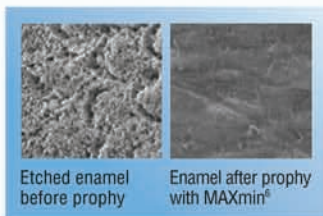

Cool Chemistry.

1 Mm MAXmin					2 Hd Handling
3 F Fluoride	4 Ca Calcium	5 PO₄ Phosphate	6 Xy Xylitol	7 Ts Tough on Stains	8 Fr Flash Rinse
			9 Ch Cherry	10 M Mint	11 Bg Bubblegum
			12 Gm Medium Grit		13 Gc Coarse Grit

Finally, great handling meets fluoride, calcium and phosphate!

Etched enamel before prophylaxis

Enamel after prophylaxis with MAXmin[®]

Introducing MAXmin[®]1 Prophylaxis Paste with NuFluor[®], our unique fluoride, calcium and phosphate chemistry. Studies show that saliva containing fluoride, calcium and phosphate can aid in the remineralization process.^{2,3,4,5} Sweetened with Xylitol, MAXmin goes on easy without splatter and is tough on stains. And unlike other mineral additive pastes, MAXmin flash rinses to a clean finish - no chalky white residue left on the oral mucosa. MAXmin also costs less than the leading brand. Order MAXmin through your favorite dealer or visit Preventech.com for a free sample.