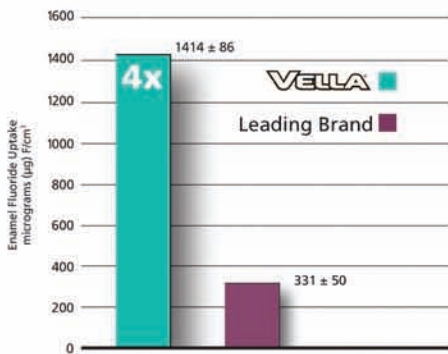

Easy open unit dose package!

VELLA®

5% Sodium Fluoride Varnish with Xylitol

- Smoother, less sticky formula.
- Sets quickly in contact with saliva, dries clear.
- Twice as many brush fibers means greater carrying capacity for a smoother, faster application.
- Contains Xylitol.
- Contains 22,600 ppm fluoride.
- Provides relief from hypersensitivity.

VELLA™

5% Sodium Fluoride Varnish with Xylitol

NEW
Melon Flavor!

Item No.	Quantity	Flavor
	770033 Box of 100 (.5mL)	Spearmint
	770035 Case of 12 Boxes	Spearmint
	770043 Box of 100 (.5mL)	Strawberry
	770045 Case of 12 Boxes	Strawberry
	770083 Box of 100 (.5mL)	Melon
	770085 Case of 12 Boxes	Melon

Superior Uptake into Treated Enamel

Superior Fluoride Release through 12 Hours

Source: Final Report, Sound Enamel Fluoride Uptake Study #09-168, Dental Products Testing, Therametric Technologies, Inc., Indiana University Emerging Technologies Center, May 2009.