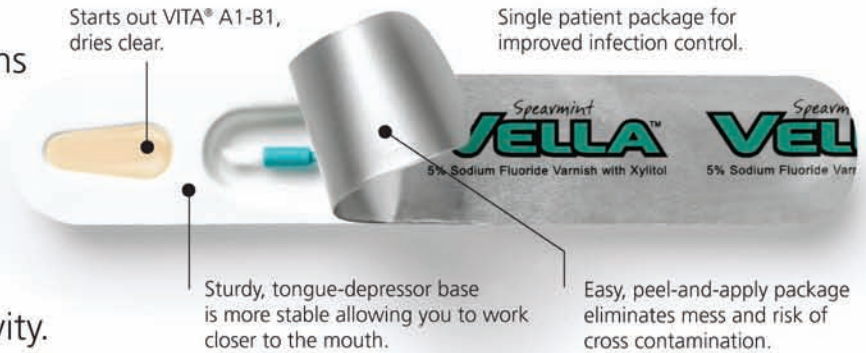

Finally, a varnish that smoothes out your stickiest problem.

Smoother, faster, thinner Vella means no lumps, clumps or stringy messes.

Tired of lumps and clumps slowing down your varnish application? Try Vella, the 5% sodium fluoride varnish with Xylitol that goes on easier. With twice as many bristles, our brush applies more product faster. And our container is so sturdy, you can hold it closer to the mouth and wipe the brush tip more easily. That means fewer trips to the well, ensuring a smoother, less-messy, thin-layer application. With unsurpassed fluoride uptake! Plus, Vella sets quickly in contact with saliva and dries clear! Call your favorite dental dealer and ask for Vella. In strawberry, spearmint or melon!

Easy open unit dose package!

VELLA®

5% Sodium Fluoride Varnish with Xylitol

- Smoother, less sticky formula.
- Sets quickly in contact with saliva, dries clear.
- Twice as many brush fibers means greater carrying capacity for a smoother, faster application.
- Contains Xylitol.
- Contains 22,600 ppm fluoride.
- Provides relief from hypersensitivity.

VELLA™

5% Sodium Fluoride Varnish with Xylitol

NEW
Melon Flavor!

Item No.	Quantity	Flavor
	770033 Box of 100 (.5mL)	Spearmint
	770035 Case of 12 Boxes	Spearmint
	770043 Box of 100 (.5mL)	Strawberry
	770045 Case of 12 Boxes	Strawberry
	770083 Box of 100 (.5mL)	Melon
	770085 Case of 12 Boxes	Melon