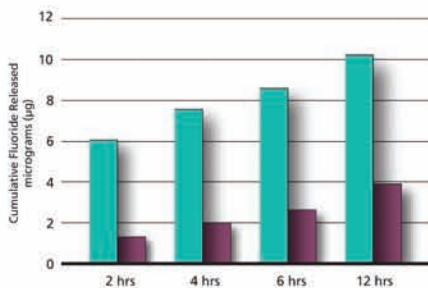

Easy open unit dose package!

VELLA®

5% Sodium Fluoride Varnish with Xylitol

- Smoother, less sticky formula.
- Sets quickly in contact with saliva, dries clear.
- Twice as many brush fibers means greater carrying capacity for a smoother, faster application.
- Contains Xylitol.
- Contains 22,600 ppm fluoride.
- Provides relief from hypersensitivity.

Superior Uptake into Treated Enamel

Superior Fluoride Release through 12 Hours

Source: Final Report, Sound Enamel Fluoride Uptake Study #09-168, Dental Products Testing, Therametric Technologies, Inc., Indiana University Emerging Technologies Center, May 2009.